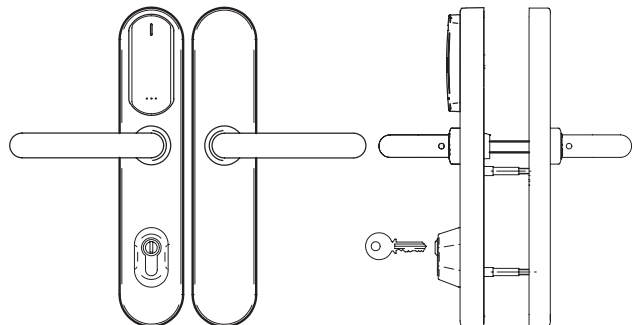

DATASHEET

XS4 Original+ DIN

The Salto XS4 Original+ is designed to fit DIN18250 and 18251 standard doors prepared for DIN 18250 mortise locks standard. Easy to install and retrofit, it can replace your existing door hardware and fits any door with a broad range of different models and functions. The XS4 Original+ incorporates the latest BLUEnet wireless and mobile credentials technology to accommodate access control needs of both today and tomorrow.

* Not all the handles are available in all finishes.

LOCKS:

Euro-DIN:	•
------------------	---

MODELS:

MODEL 50RO:

- 2 handles any type.

MODEL P6RO:

- 2 handles any type.
- Electronic "do not disturb" system
- Built in mechanical override with audit.

MODEL 56RO:

- 2 handles any type.
- Electronic "do not disturb" system (Not available in self-programmable).

MODEL 50SH:

- 2 handles any type.

MODEL PORO:

- 2 handles any type.
- Built in mechanical override with audit.

MODEL POSH:

- 2 handles any type.
- Built in mechanical override with audit.

Salto Systems.

Get in touch with our team.

Give us a brief summary of your needs, your next project and we'll get back to you.

Spain, UK, France, Germany, Switzerland, The Netherlands, Belgium, Poland, Slovakia, Slovenia, Czech Republic, Denmark, Norway, Sweden, Finland, Italy, Portugal, US (NYC - Atlanta - LV), Canada, Mexico, Costa Rica, Colombia, Puerto Rico, Chile, UAE, India, South Africa, Singapore, China, Hong Kong, Korea, Vietnam, Australia, New Zealand.