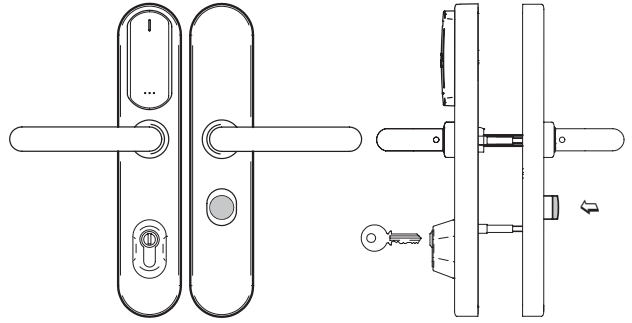

* Not all the handles are available in all finishes.

LOCKS:

Euro-DIN:	•
------------------	---

MODELS:

MODEL 50RO:

- 2 handles any type.

MODEL P6RO:

- 2 handles any type.
- Electronic "do not disturb" system
- Built in mechanical override with audit.

MODEL 56RO:

- 2 handles any type.
- Electronic "do not disturb" system (Not available in self-programmable).

MODEL 50SH:

- 2 handles any type.

MODEL PORO:

- 2 handles any type.
- Built in mechanical override with audit.