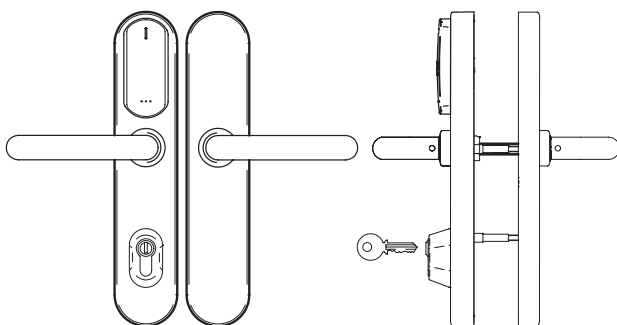

DATASHEET

XS4 Original+ DIN

The Salto XS4 Original+ is designed to fit DIN18250 and 18251 standard doors prepared for DIN 18250 mortise locks standard. Easy to install and retrofit, it can replace your existing door hardware and fits any door with a broad range of different models and functions. The XS4 Original+ incorporates the latest BLUEnet wireless and mobile credentials technology to accommodate access control needs of both today and tomorrow.

* Not all the handles are available in all finishes.

LOCKS:

Euro-DIN:	•
------------------	---

MODELS:

MODEL 50RO:

- 2 handles any type.

MODEL P6RO:

- 2 handles any type.
- Electronic "do not disturb" system
- Built in mechanical override with audit.

MODEL 56RO:

- 2 handles any type.
- Electronic "do not disturb" system (Not available in self-programmable).

MODEL 50SH:

- 2 handles any type.

MODEL PORO:

- 2 handles any type.
- Built in mechanical override with audit.

MODEL POSH:

- 2 handles any type.
- Built in mechanical override with audit.

Salto Systems.

Get in touch with our team.

Give us a brief summary of your needs, your next project and we'll get back to you.

Spain, UK, France, Germany, Switzerland, The Netherlands, Belgium, Poland, Slovakia, Slovenia, Czech Republic, Denmark, Norway, Sweden, Finland, Italy, Portugal, US (NYC - Atlanta - LV), Canada, Mexico, Costa Rica, Colombia, Puerto Rico, Chile, UAE, India, South Africa, Singapore, China, Hong Kong, Korea, Vietnam, Australia, New Zealand.