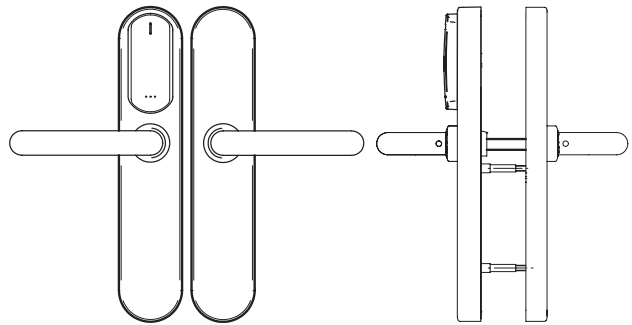

MODEL 50SH:

- 2 handles any type.