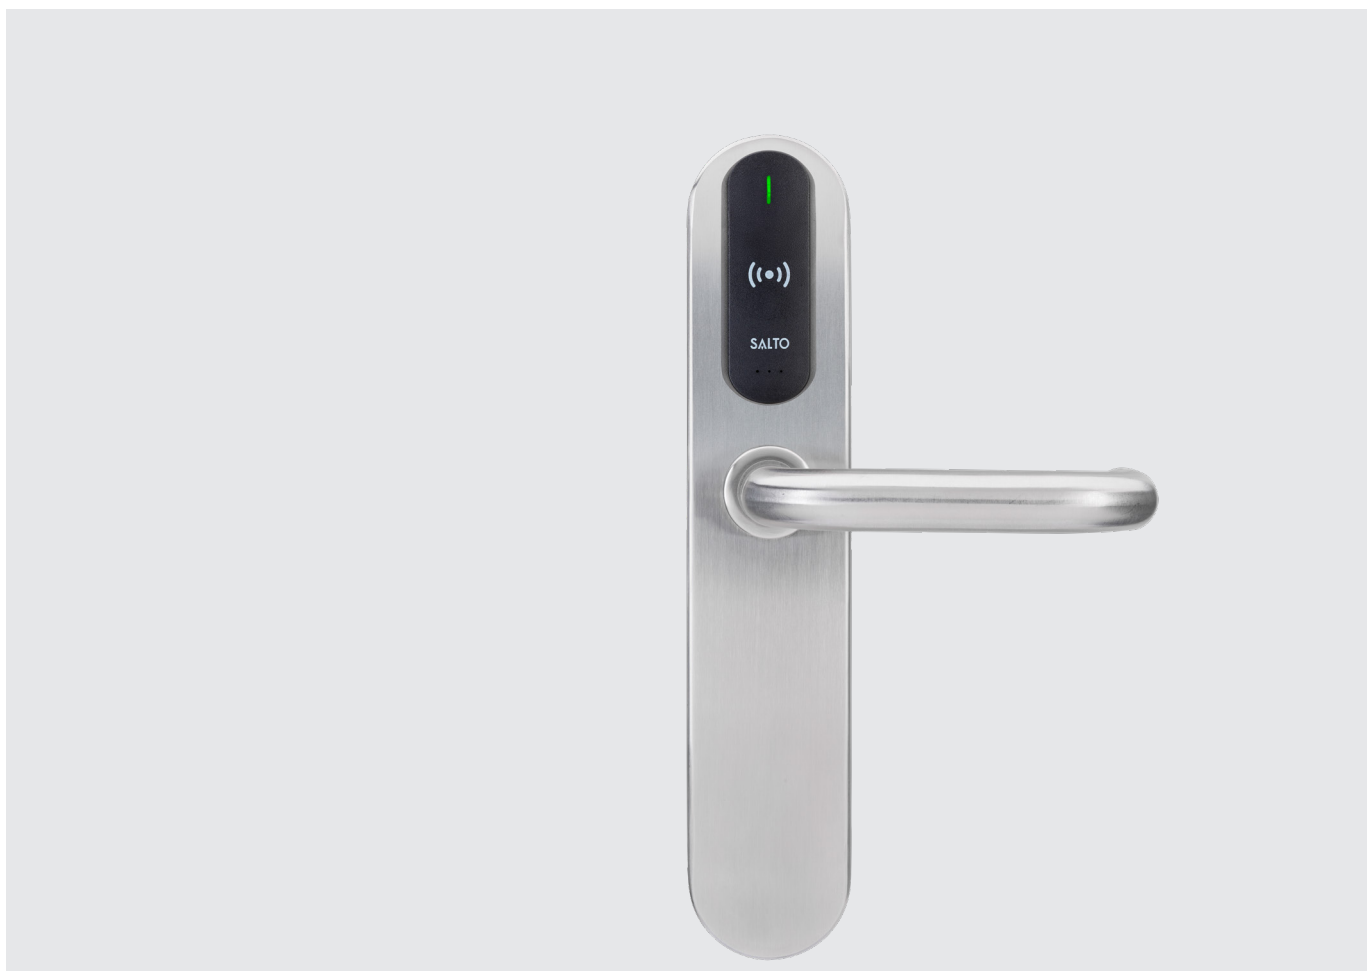

DATASHEET

XS4 Original+ DIN

The Salto XS4 Original+ is designed to fit DIN18250 and 18251 standard doors prepared for DIN 18250 mortise locks standard. Easy to install and retrofit, it can replace your existing door hardware and fits any door with a broad range of different models and functions. The XS4 Original+ incorporates the latest BLUEnet wireless and mobile credentials technology to accommodate access control needs of both today and tomorrow.

TECHNICAL DATA:

Reader dimensions :	284 x 57 x 22 mm
Weight:	2 kg
Handle rotation:	33°
Door thicknesses:	32 mm - 120 mm
Distance from the handle to the cylinder	72 mm
Square spindles:	7mm, 8mm, 8mm split, 9mm, 9mm split.
Power source:	3 LR3 batteries (AAA size) (optional lithium FR03)
Number of openings¹:	Salto Space: > 106.000 (physical credentials) > 108.500 (mobile Bluetooth LE) > 99.700 (mobile NFC) Salto KS: > 113.800 (physical credentials) > 105.900 (mobile Bluetooth LE) > 113.600 (mobile NFC) Salto Homelok: > 83.800 (physical credentials) > 129.000 (mobile Bluetooth LE)
Maximum events on lock audit:	1861 (Salto Space) 1462 (Salto KS and Salto Homelok)
Environmental conditions Outdoor:	-35 °C / +60 °C. without condensation.
Environmental conditions Indoor:	-5 °C / +50 °C without condensation (optional -35°C / +60°C)
IP class:	IP54 (optional E5 - IP56 ²)
Certifications:	CE, FCC, IC, ACMA, EN 179, EN 1634-1 (Ei30, Ei60), PAS24 (optional)