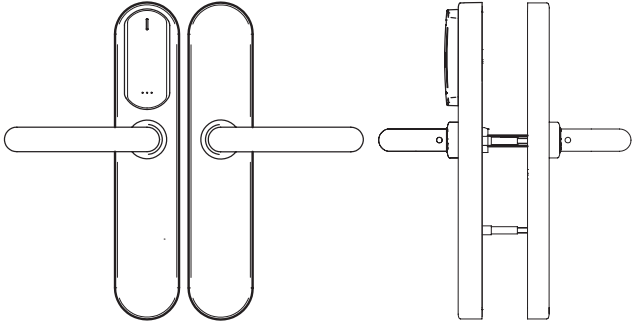

DATASHEET

XS4 Original+ DIN

The Salto XS4 Original+ is designed to fit DIN18250 and 18251 standard doors prepared for DIN 18250 mortise locks standard. Easy to install and retrofit, it can replace your existing door hardware and fits any door with a broad range of different models and functions. The XS4 Original+ incorporates the latest BLUEnet wireless and mobile credentials technology to accommodate access control needs of both today and tomorrow.

* Not all the handles are available in all finishes.

LOCKS:

Euro-DIN:	•
------------------	---

MODELS:

MODEL 50RO:

- 2 handles any type.

MODEL P6RO:

- 2 handles any type.
- Electronic "do not disturb" system
- Built in mechanical override with audit.