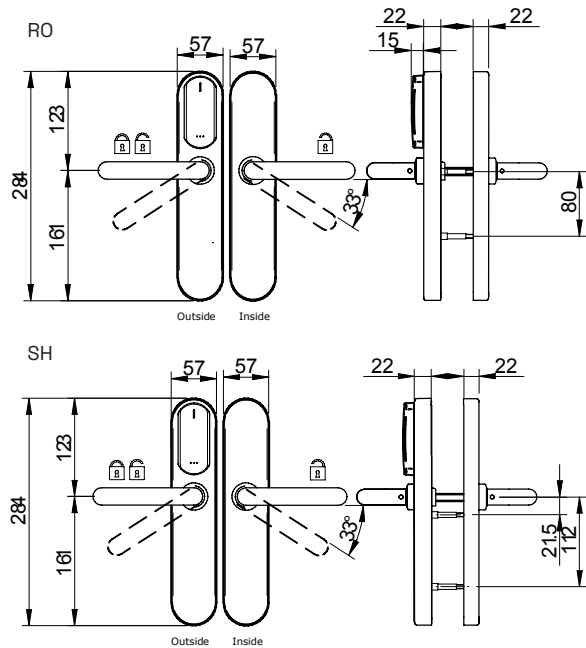

¹Maximum numbers depending on the used credential

²External escutcheon

OPENING MODES:

Standard:	•
Office mode:	•
Timed office:	•
Automatic opening:	•
Automatic opening + office	•
Toggle:	•
Timed Toggle:	•
Amok mode:	—
Exit leaves open mode:	•

CREDENTIAL TECHNOLOGIES:

JustIN Mobile Credentials¹:	•
NXP MIFARE²:	•

¹Bluetooth Digital Key and Near Field Communication (NFC) capability.

² MIFARE® DESFire® EV1/EV2/ EV3, MIFARE® Plus, MIFARE® Ultralight C, MIFARE® Classic.

TECHNICAL DRAWING:

SALTO PLATFORMS:

SVN data-on-card	•	—	•
JustIN Mobile	•	•	•
BLUenet Wireless	•⁴	•	•
Apple Wallet	—	—	•

¹Salto Space. On-premise access control platform

²Salto KS. Cloud-based access control platform

³Salto Homelok. Cloud-based access control platform

⁴RFnet Wireless versions are not compatible

FINISH:

IM Satin Stainless - BHMA630 US32D	•
IP Polished Stainless - BHMA629 US32	•
PM PVD satin brass type - BHMA731 US4	•
PP PVD bright brass type - BHMA724 US3	•
NE Black chromium - BHMA687	•
DB PVD Dark Bronze - BHMA640 US10B	•
BC BioCote anti-microbial	•

READER FINISH:

Black:	•
White:	•

HANDLES:

Compatible handles*	U, L, W, H, S, B, P, J, T, Y, Z, O, N, G, K, 2, 3, 4, 7, 5

High Transit:	• (optional)

* Not all the handles are available in all finishes.

LOCKS:

Euro-DIN:	•