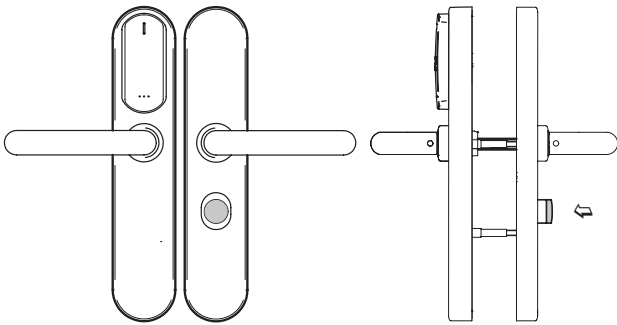

MODEL 56RO:

- 2 handles any type.
- Electronic "do not disturb" system (Not available in self-programmable).