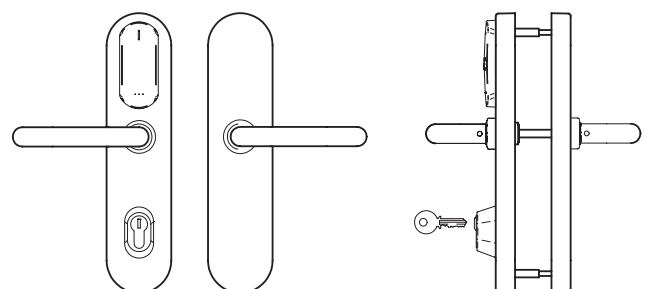

MODEL P0:

- 2 handles any type.
- Built in mechanical override with audit. (Ex6P0 reference: Euro profile cylinder 30-10).