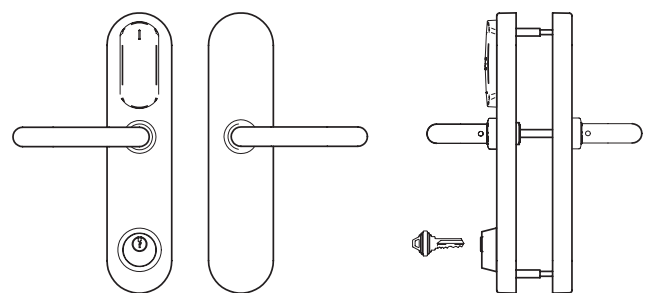

Euro-DIN:	•
Cylindrical¹:	•
Tubular²:	•

¹Only SALTO LC1K

²Only SALTO LT2L

MODELS:

MODEL 50:

- 2 handles any type.

MODEL 57:

- 2 handles any type.
- Outside cylinder cut out.
- Electronic "do not disturb" system (Not available in self-programmable).

MODEL 51:

- 2 handles any type.
- Inside thumbturn.

MODEL 58:

- 2 handles any type.
- Inside thumbturn 90° with connector for mortise lock with microswitch.

MODEL 52/53/54:

- 2 handles any type.
- Inside (models 52 / 53) / (models 54) Outside cylinder cut out.

MODEL 60:

- 2 handles any type.
- Inside thumbturn.
- Built in mechanical override with audit. (Ex660 reference: Euro profile cylinder 30-10).

MODEL 56:

- 2 handles any type.
- Electronic "do not disturb" system (Not available in selfprogrammable).