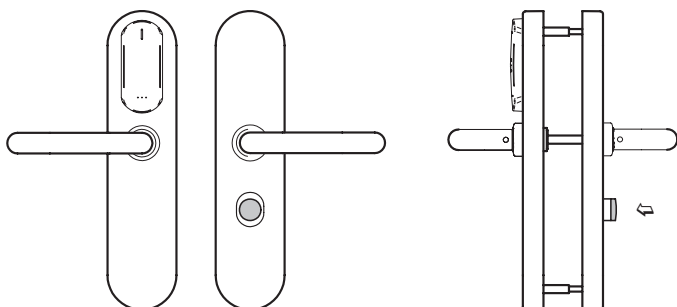

MODEL 51:

- 2 handles any type.
- Inside thumbturn.

MODEL 58:

- 2 handles any type.
- Inside thumbturn 90° with connector for mortise lock with microswitch.

MODEL 52/53/54:

- 2 handles any type.
- Inside (models 52 / 53) / (models 54) Outside cylinder cut out.

MODEL 60:

- 2 handles any type.
- Inside thumbturn.
- Built in mechanical override with audit. (Ex660 reference: Euro profile cylinder 30-10).

MODEL 56:

- 2 handles any type.
- Electronic "do not disturb" system (Not available in selfprogrammable).