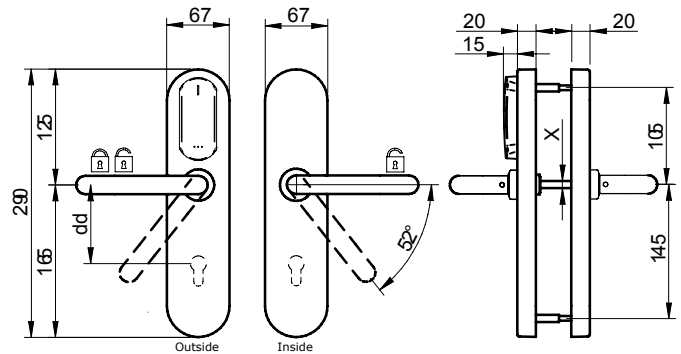

¹Maximum numbers depending on the used credential

²External escutcheon

OPENING MODES:

Standard:	•
Office mode:	•
Timed office:	•
Automatic opening:	•
Automatic opening + office	•
Toggle:	•
Timed Toggle:	•
Amok mode:	—
Exit leaves open mode:	•

CREDENTIAL TECHNOLOGIES:

JustIN Mobile Credentials¹:	•
NXP MIFARE²:	•

¹Bluetooth Digital Key and Near Field Communication (NFC) capability.

² MIFARE® DESFire® EV1/EV2/ EV3, MIFARE® Plus, MIFARE® Ultralight C, MIFARE® Classic.

TECHNICAL DRAWING:

SALTO PLATFORMS:

SVN data-on-card	•	—	•
JustIN Mobile	•	•	•
BLUenet Wireless	•⁴	•	•
Apple Wallet	—	—	•

¹Salto Space. On-premise access control platform

²Salto KS. Cloud-based access control platform

³Salto Homelok. Cloud-based access control platform

⁴RFnet Wireless versions are not compatible

FINISH:

IM Satin Stainless - BHMA630 US32D	•
IP Polished Stainless - BHMA629 US32	•
PM PVD satin brass type - BHMA731 US4	•
PP PVD bright brass type - BHMA724 US3	•
NE Black chromium - BHMA687	•
DB PVD Dark Bronze - BHMA640 US10B	•
BC BioCote anti-microbial	•

READER FINISH:

Black:	•
White:	•

HANDLES:

Compatible handles*	A, B, G, H, J, K, L, N, O, P, S, T, U, W, Y, Z, 2, 3, 4, 5, 7
High Transit:	• (optional)

* Not all the handles are available in all finishes.

LOCKS:

Euro-DIN:	•
Cylindrical¹:	•
Tubular²:	•

¹Only SALTO LC1K

²Only SALTO LT2L