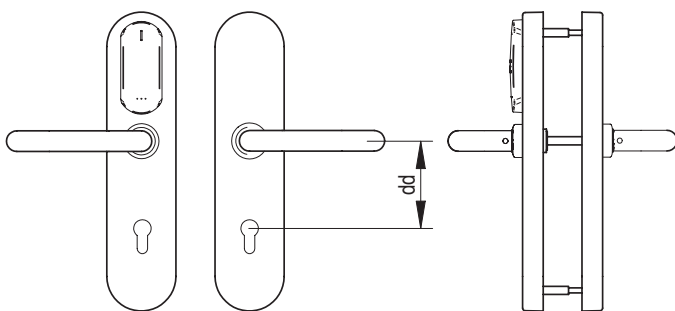

Euro-DIN:	•
Cylindrical¹:	•
Tubular²:	•

¹Only SALTO LC1K

²Only SALTO LT2L

MODELS:

MODEL 50:

- 2 handles any type.

MODEL 57:

- 2 handles any type.
- Outside cylinder cut out.
- Electronic "do not disturb" system (Not available in self-programmable).

MODEL 51:

- 2 handles any type.
- Inside thumbturn.

MODEL 58:

- 2 handles any type.
- Inside thumbturn 90° with connector for mortise lock with microswitch.

MODEL 52/53/54:

- 2 handles any type.
- Inside (models 52 / 53) / (models 54) Outside cylinder cut out.

MODEL 60:

- 2 handles any type.
- Inside thumbturn.
- Built in mechanical override with audit. (Ex660 reference: Euro profile cylinder 30-10).

MODEL 56:

- 2 handles any type.
- Electronic "do not disturb" system (Not available in selfprogrammable).