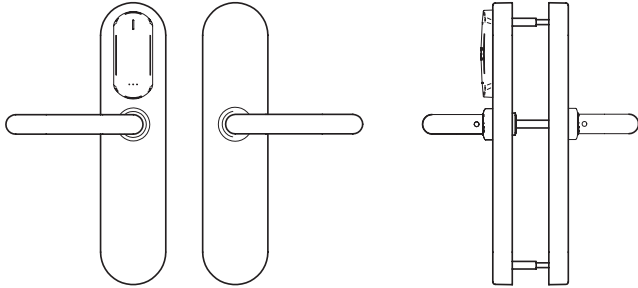

Euro-DIN:	•
Cylindrical¹:	•
Tubular²:	•

¹Only SALTO LC1K

²Only SALTO LT2L

MODELS:

MODEL 50:

- 2 handles any type.

MODEL 57:

- 2 handles any type.
- Outside cylinder cut out.
- Electronic "do not disturb" system (Not available in self-programmable).

MODEL 51:

- 2 handles any type.
- Inside thumbturn.

MODEL 58:

- 2 handles any type.
- Inside thumbturn 90° with connector for mortise lock with microswitch.

MODEL 52/53/54:

- 2 handles any type.
- Inside (models 52 / 53) / (models 54) Outside cylinder cut out.