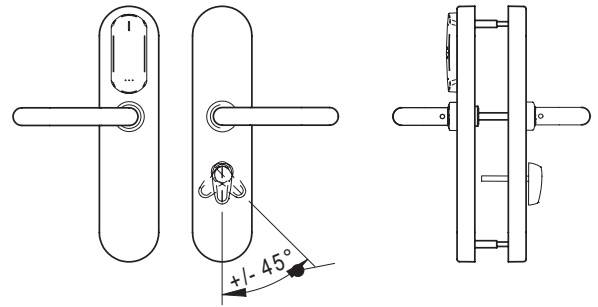

Euro-DIN:	•
Cylindrical¹:	•
Tubular²:	•

¹Only SALTO LC1K

²Only SALTO LT2L

MODELS:

MODEL 50:

- 2 handles any type.

MODEL 57:

- 2 handles any type.
- Outside cylinder cut out.
- Electronic "do not disturb" system (Not available in self-programmable).

MODEL 51:

- 2 handles any type.
- Inside thumbturn.

MODEL 58:

- 2 handles any type.
- Inside thumbturn 90° with connector for mortise lock with microswitch.

MODEL 52/53/54:

- 2 handles any type.
- Inside (models 52 / 53) / (models 54) Outside cylinder cut out.