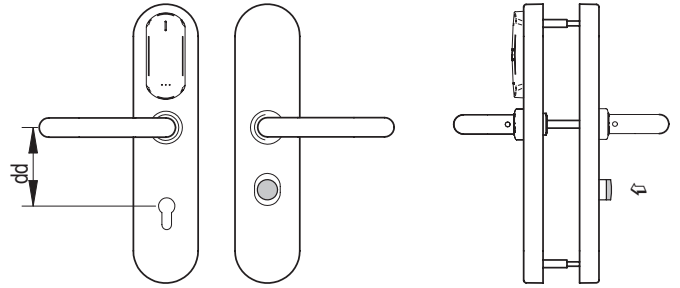

Euro-DIN:	•
Cylindrical¹:	•
Tubular²:	•

¹Only SALTO LC1K

²Only SALTO LT2L

MODELS:

MODEL 50:

- 2 handles any type.

MODEL 57:

- 2 handles any type.
- Outside cylinder cut out.
- Electronic "do not disturb" system (Not available in self-programmable).

MODEL 51:

- 2 handles any type.
- Inside thumbturn.

MODEL 58:

- 2 handles any type.
- Inside thumbturn 90° with connector for mortise lock with microswitch.

MODEL 52/53/54:

- 2 handles any type.
- Inside (models 52 / 53) / (models 54) Outside cylinder cut out.

MODEL 60:

- 2 handles any type.
- Inside thumbturn.
- Built in mechanical override with audit. (Ex660 reference: Euro profile cylinder 30-10).

MODEL 56:

- 2 handles any type.
- Electronic "do not disturb" system (Not available in selfprogrammable).