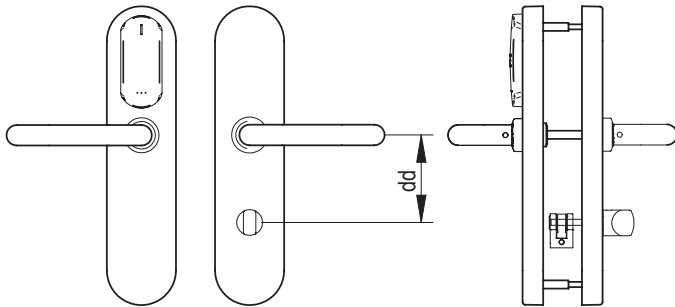

Euro-DIN:	•
Cylindrical¹:	•
Tubular²:	•

¹Only SALTO LC1K

²Only SALTO LT2L

MODELS:

MODEL 50:

- 2 handles any type.

MODEL 57:

- 2 handles any type.
- Outside cylinder cut out.
- Electronic "do not disturb" system (Not available in self-programmable).

MODEL 51:

- 2 handles any type.
- Inside thumbturn.

MODEL 58:

- 2 handles any type.
- Inside thumbturn 90° with connector for mortise lock with microswitch.

MODEL 52/53/54:

- 2 handles any type.
- Inside (models 52 / 53) / (models 54) Outside cylinder cut out.